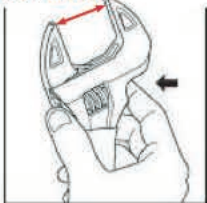

Ⓓ MWR series Ratschen-Rollgabelschlüssel
Ⓔ MWR series Ratcheting adjustable wrench

KW #	Type	cap	←L→	kg	
641041	MWR30	30	205	0.28	€15.09
641042	MWR36	36	246	0.38	€20.22

max. 49mm