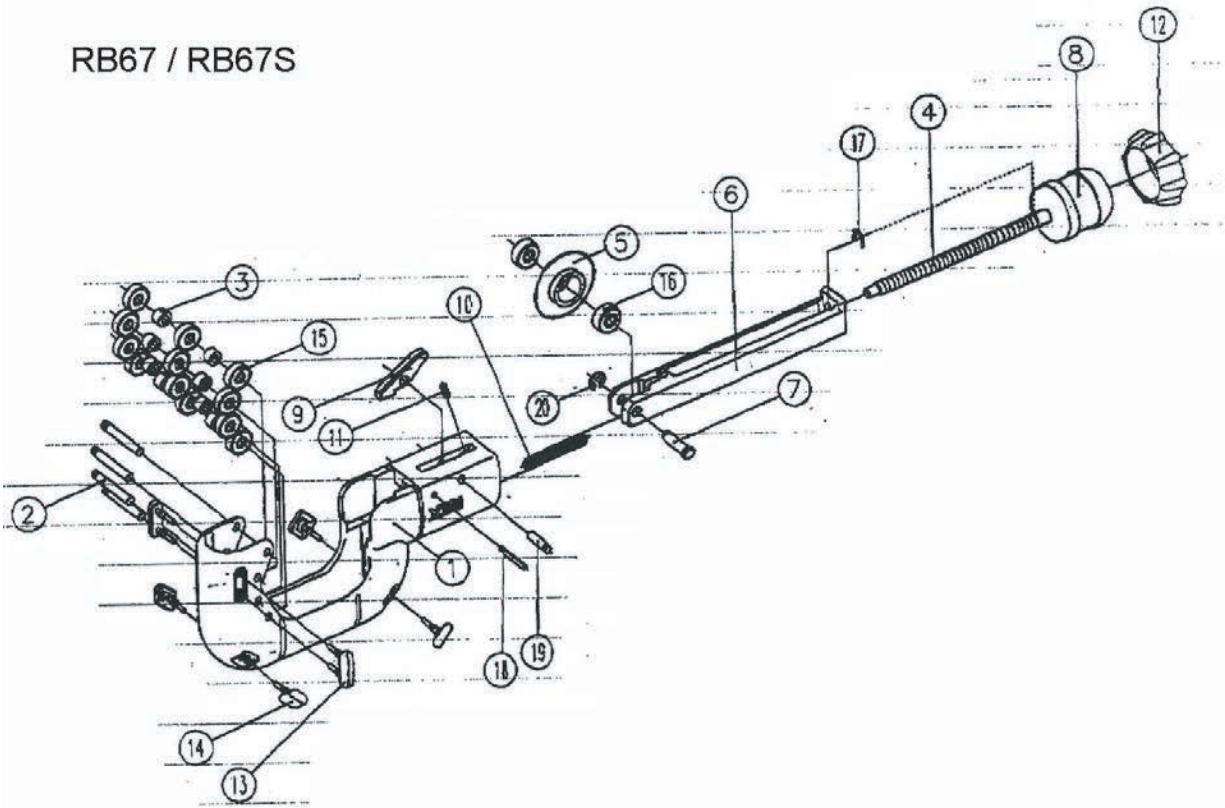

# RB67 / RB67S

## RB Cutter 67 Parts List

No.	Part No.	Part Name	QTY.	KW List EURO
①	RB61	Body	1	75.63
②	RB62	Roller Pin	4	8.25
③	RB63	Roller coller	8	5.50
④	RB64	Carriage thread	1	20.63
⑤	424234	Blade	1	
⑥	RB65	Blade holder	1	61.88
⑦	RB66	Blade Pin	1	2.75
⑧	RB67	Grip	1	11.00
⑨	RB68	Half nut	1	17.88
⑩	RB69	Return spring	1	2.06
⑪	RB70	Rock spring	1	1.65
⑫	RB30	Grip rubber	1	2.06
⑬	RB31	Side protector	2	2.06
⑭	RB32	Lower protector	4	2.06
⑮		Bearing 625ZZ	12	6.88
⑯		Bearing 606ZZ	2	6.88
⑰		E ring 6	1	1.65
⑱		Roll pin 3 X 25	1	1.65
⑲	RB03	Roller Pin	1	1.65
⑳		E ring 5	1	1.65